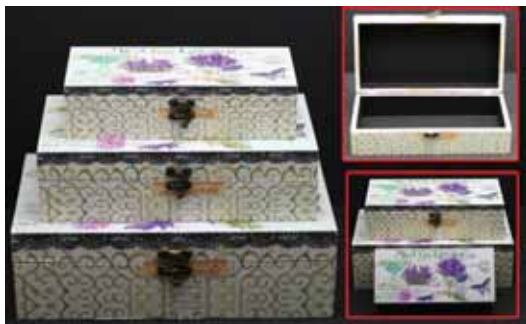

Item #: ZX1006
Lavender - S/3 Vintage Rectangular Box w/ Hinge
7.5" x 13.5" x H: 4.25"
Price: $ 39.99/set