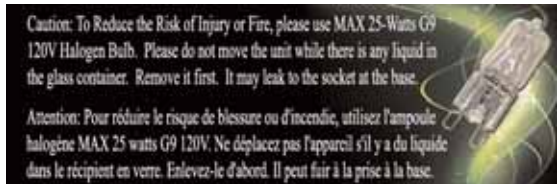

Warranty Information:

- One year from the date of purchase with proof of receipt.