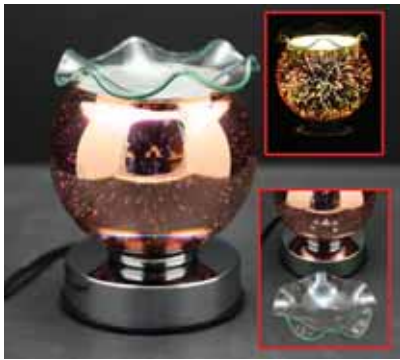

Glass Touch Sensitive Lamps - 3D Glass Collection

All Touch Sensor Lights are Packaged in a Transparent PVC Open Window Colour Box

Item #: J0017
Touch Sensor Glass Lamp - 3D Firework w/ Scented Wax Holder; Laser Engraved
Price: $ 34.99/unit

More 3D Laser Engraved Glass Lamps
Such as Skulls Lamps on Page 20