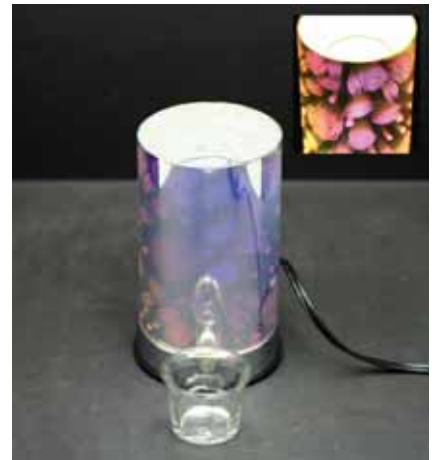

Item #: J0183
Touch Sensor Glass Lamp - 3D Flower
ETL G9 25W Diameter 4" x H: 7"
Price: $ 35.99/unit