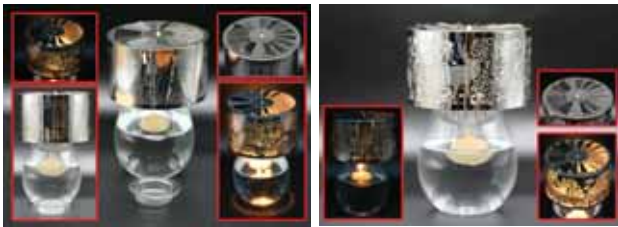

New Bone China Mug With Handmade Gift Box

* Item #: EFWID-809
3.3 oz Rose Fragrance Oil Diffuser in white painted glass holder
Price: $ 26.99/unit

* Item #: EFWIC-808
8.3oz Gardenia Triple Scented Soy Candle with Natural Pine Wick and Reusable Porcelain Pot and Aluminum Cap.
Price: $ 26.99/unit

* Item #: EFWIC-809
8.3oz Rose Triple Scented Soy Candle with Natural Pine Wick and Reusable Porcelain Pot and Aluminum Cap.
Price: $ 26.99/unit

Item #: J2331 / Mosaic   Item #: J2332 / Deer
Carousel Floating Candle Tealight Lamp
w/ Scented Wax Container
Diameter 6" x H: 10"
Price: $ 39.99/unit

Item #: * AC18601
S/3 Wall Metal Flower Pots
Price: $ 19.99/set

Top Selling Item

Item #: XF1001
Rose Mug Set (Mug/Clock/Coaster/Spoon)
Price: $ 18.99/unit

Item #: XF1002
Lavender Mug Set (Mug/Clock/Coaster/Spoon)
Price: $ 18.99/unit

Item #: XF1003
Birthday Mug Set (Mug/Clock/Coaster/Spoon)
Price: $ 18.99/unit

Item #: XF1008
S/6 Coffee Mug PVC Box Set w/ Lid and Spoon; Only Avg $3.33/Mug Set
Price: $ 39.99/set

Item #: R2027
10oz New Bone China Straight Mug
w/ Gift box - Christmas Puppies
Price: $ 15.99/unit

Item #: R2028
11oz New Bone China T-Shape Mug
w/ Gift box - Christmas Puppies
Price: $ 16.99/unit

Prices are subject to change without notice. Offers or Special Promotions can not be combined or substituted. M/O = Minimum Order