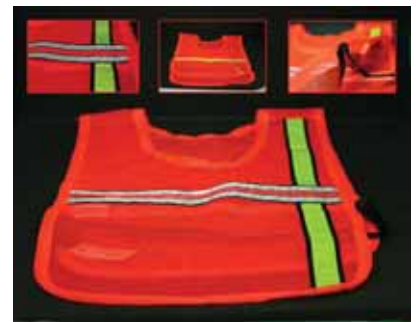

Item #: SS1008

S/4 Assorted Fake Flower Bouquet w/  
Open Window PVC Colour Box  
Price: \$ 64.99/set

Buy Set of 4 Assorted  
SS1008  
Get 10% off!!

Item #: 21-3896

\* Safety Orange Vest  
Price: \$ 9.99/unit