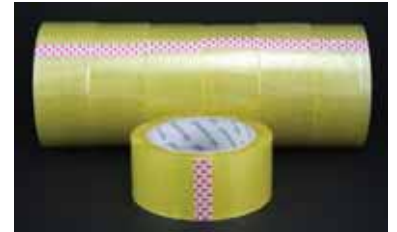

Item #: * ST001
* BOPP Sealing Duct/Packaging Tape
48mm x 100 m; 50 Micro (Very Thick)
Price: $ 3.50/roll