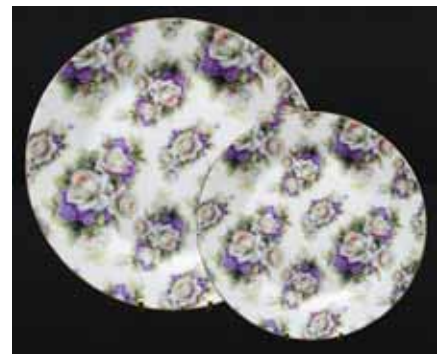

Item #: 1721 & Item 1716
10.5" Dinner Plate & 8" Side Plate
Price: $7.50/unit & $2.90/unit