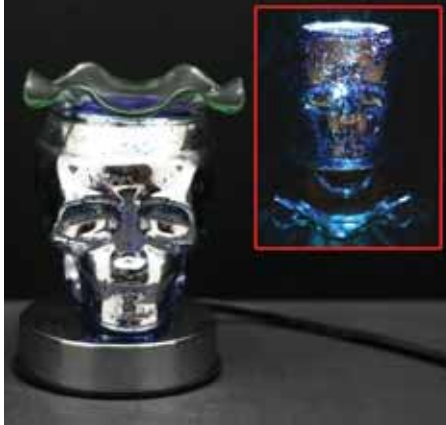

Item #: J0193

Touch Sensor Glass Lamp

3D Laser Engraved Blue Skull; H: 6", G9

Price: $ 34.99/unit