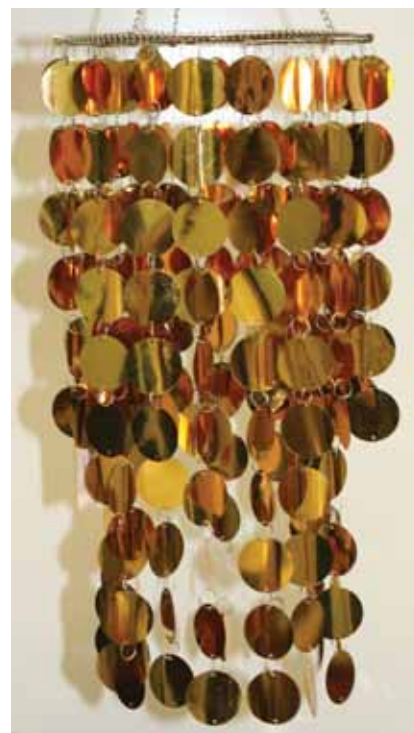

Item #: M1656GO
Gold PVC, 9" x 9" x 18", Lamp Shade
Price: $ 24.99/unit

Prices are subject to change without notice. Offers or Special Promotions can not be combined or substituted. M/O = Minimum Order