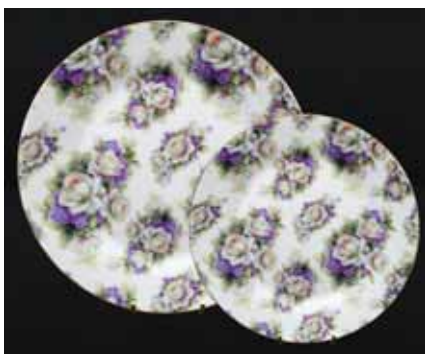

Item #: 1721 & Item 1716
10.5" Dinner Plate & 8" Side Plate
Price: $7.50/unit & $2.90/unit