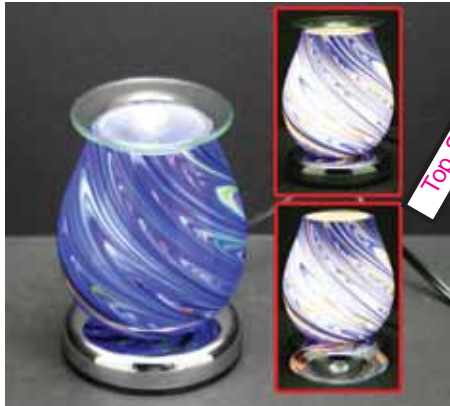

Item #: J1923

Touch Sensor Eggshell Glass Lamp
Blue Melting Lava Art w/ Wax Holder
ETL Certified; 25W; D: 5" H:7"
Price: $ 49.99/unit