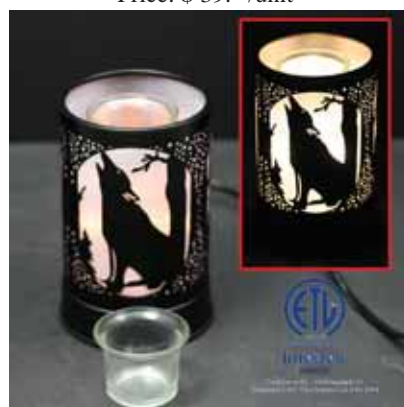

Item #: J1319

Touch Sensor Lamp

Silver Lovely Cat w/ Wax Container  
Diameter 4" x H: 7"; ETL Certified; 25 Watts  
Price: \$ 39.99/unit

Item #: J2006

Touch Sensor Lamp

Black Horses V2 w/ Wax Container, G9  
Diameter 4" x H: 7"; ETL Certified; 25 Watts  
Price \$39.99/unit